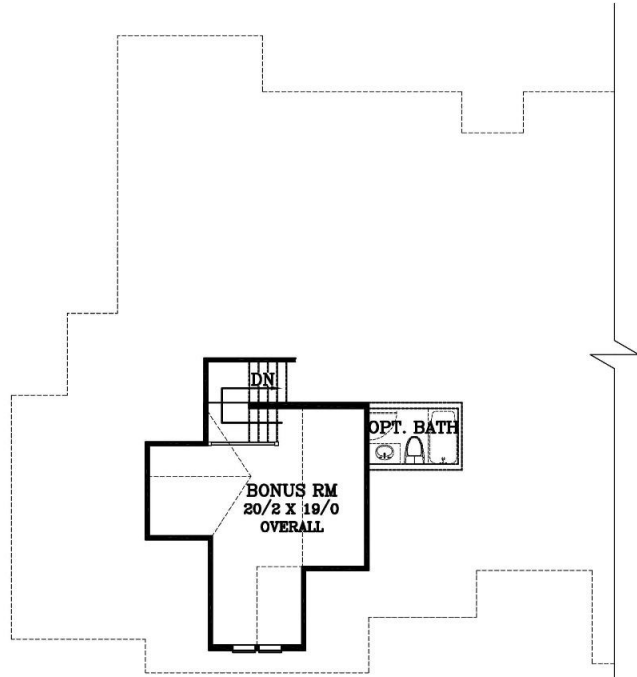

MAIN FLOOR
 2230 SQUARE FEET
 2558 SQUARE FEET TOTAL

UPPER FLOOR
 328 SQUARE FEET
 NIC OPT. BATH

The Baldwin

Plan No. 111009

Tel: (503) 624 0555 Fax: (503) 624 0155
 www.suntelhomedesign.com