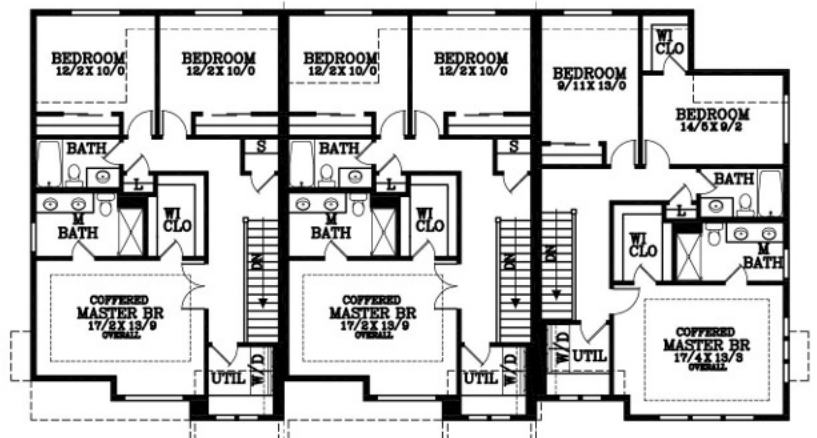

MAIN FLOOR PLAN
597 SQUARE FEET
1574 TOTAL SQUARE FEET

MAIN FLOOR PLAN
617 SQUARE FEET
1594 TOTAL SQUARE FEET

MAIN FLOOR PLAN
597 SQUARE FEET
1550 TOTAL SQUARE FEET

UPPER FLOOR PLAN
977 SQUARE FEET

UPPER FLOOR PLAN
977 SQUARE FEET

UPPER FLOOR PLAN
953 SQUARE FEET

Winfield

Plan No. 52714

Tel: (503) 624 0555 Fax: (503) 624 0155
www.suntelhomedesign.com