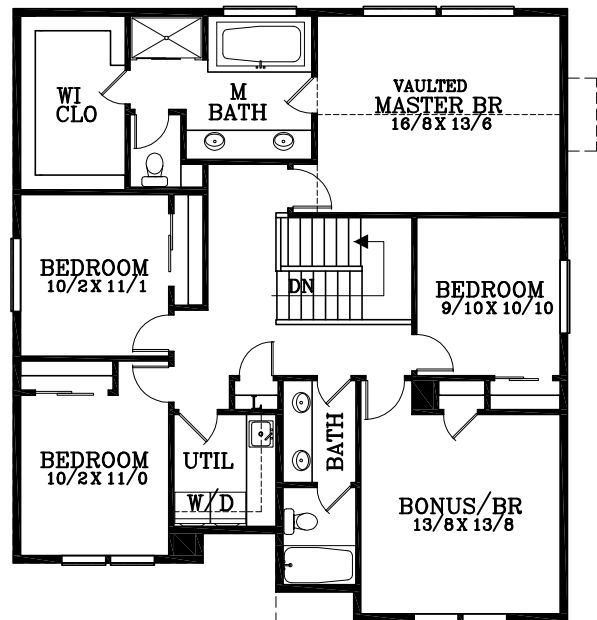

MAIN FLOOR PLAN  
 1,043 SQUARE FEET  
 2,477 TOTAL SQUARE FEET

UPPER FLOOR PLAN  
 1,434 SQUARE FEET

Avery K

Plan No. 52214K

Tel: (503) 624 0555 Fax: (503) 624 0155  
 www.suntelhomedesign.com