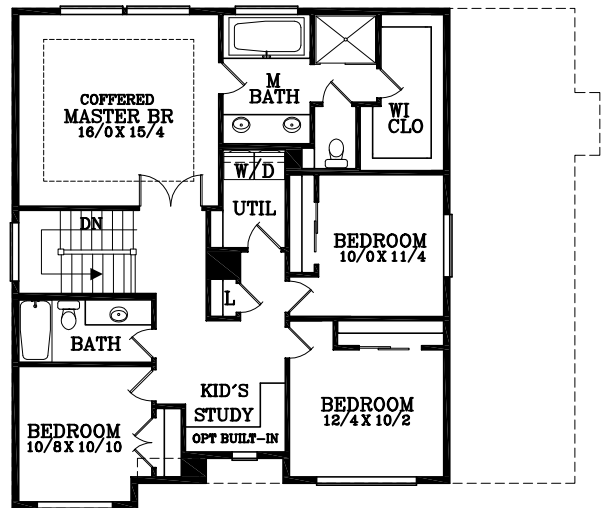

MAIN FLOOR PLAN
 1,120 SQUARE FEET
 2,383 TOTAL SQUARE FEET

UPPER FLOOR PLAN
 1,263 SQUARE FEET

Prescott D

Plan No. 20313D

Tel: (503) 624 0555
 www.suntel.design.com